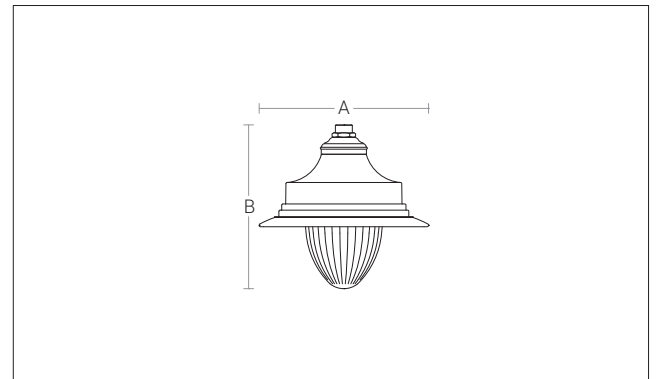

ID	Wattage	A	B
5311 A8/A9	E27	Ø300	290

Note : A8-V Diffuser Translucent / A9-V Diffuser Clear