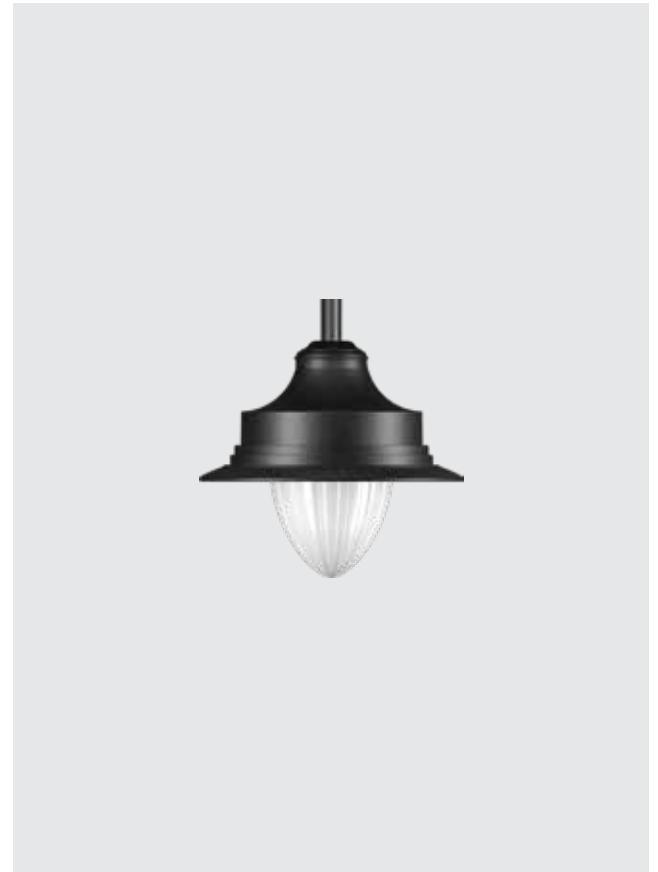

Pelican Fort Micro pathway luminaires is a special purpose outdoor luminaire, integral model, totally weather proof aesthetically contoured. Improved long lasting protection against ingress of dust / moisture / insects inside optical compartment with top opening facility for maintenance.

Product Description

- Luminaire comprises of specially contoured spun aluminium body featuring high strength and anti corrosion.
- Non yellowing UV stabilised, translucent V acrylic / translucent convex acrylic diffuser.
- Luminaire integrated with 30W LED.
- Suitable for mounting to internally threaded pipe of designation M30.
- Cable entries for through-wiring of mains supply cable.
- Integral constant current power supply
- Suitable for operation on 240V, 50Hz single phase ac supply.
- Ordering guide : KL-4979-CCT (Colour Temperature)
- Available CCT : 3000K, 4000K, 5700K

Product Benefits

- High luminous efficiency at reduced wattage.
- Functionally versatile, strong and stable.
- Corrosion resistant and easy maintenance.
- Quick installation and low assembly costs.
- Sustainable LED technology offers durability and optimal light output with low power consumption

Area of Application

Gardens, Smaller Roadways, Private driveways, Residential Area Lighting, Courtyards, Public area lighting like parks & Squares

Available Finish

Pure polyester powder coated

- Graphite grey
- Anthracite grey
- Jet black

Diffuser Options