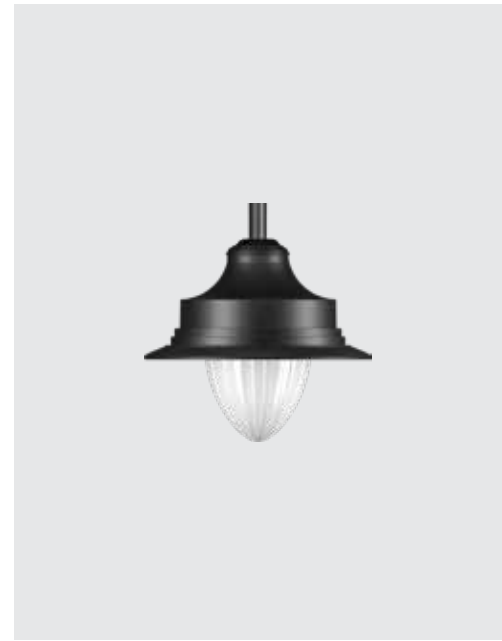

Technical Specifications

General

ID : 4979
System Wattage : 30W LED
Driver Integral : Constant Current
Input Voltage : 230-240Vac
Frequency : 50-60Hz
Operating Voltage : 100-277Vac
Operating Temperature : -15°C~+50°C

Physical

Body : Spun Aluminium
Diffuser : Translucent acrylic
Mounting : Suitable for mounting to internally threaded pipe of designation : M30
Finish : Powder coated
Graphite grey / Jet black
Anthracite grey

Light Source

Light Source : BRIDGELUX
CRI (Ra) : >80
LED Colour Temperature : 3000K / 4000K / 5700K

Driver

Power Supply : Integral
Power Factor : >0.9
THD : <10%
Surge Protection : 4KV
Efficiency : >85%

Optical Performance

Light Distribution : Symmetrical